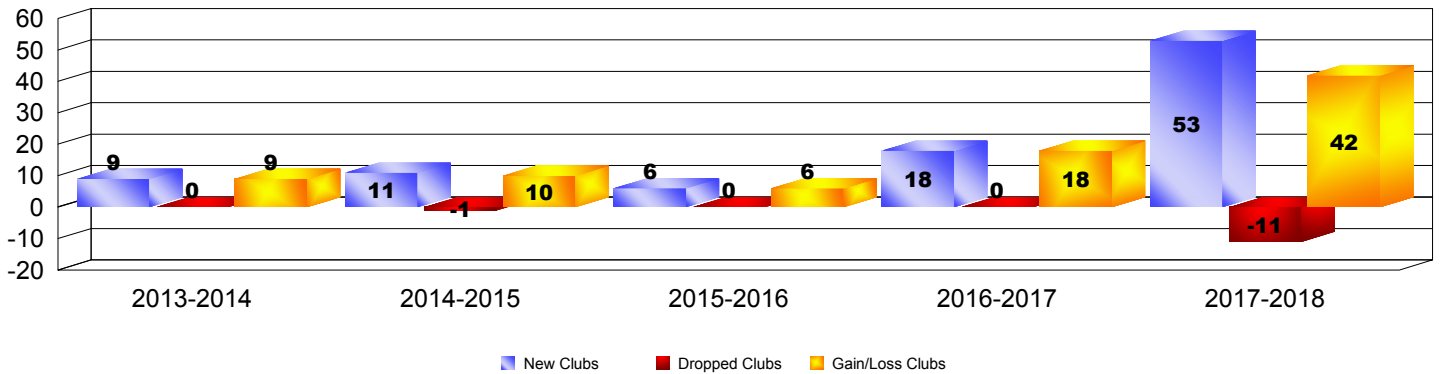

Year	New Clubs	Dropped Clubs	Gain/Loss Clubs	New Members	Charter Members	Reinstate Members	Transfer Members	Total Member Added	Total Members Dropped	Gain/Loss Members
2013-2014	9	0	9	1414	307	171	41	1933	-2908	-975
2014-2015	11	-1	10	1212	414	94	38	1758	-2358	-600
2015-2016	6	0	6	1148	162	98	27	1435	-1362	73
2016-2017	18	0	18	1763	491	118	39	2411	-1445	966
2017-2018	53	-11	42	4177	1795	112	61	6145	-3026	3119
<b>Average</b>	<b>19</b>	<b>-2</b>	<b>17</b>	<b>1943</b>	<b>634</b>	<b>119</b>	<b>41</b>	<b>2736</b>	<b>-2220</b>	<b>517</b>

**Clubs**

**Members**

**Membership Composition**

June 2018 Cumulative

**Gender Comparison**

June 2018 Cumulative