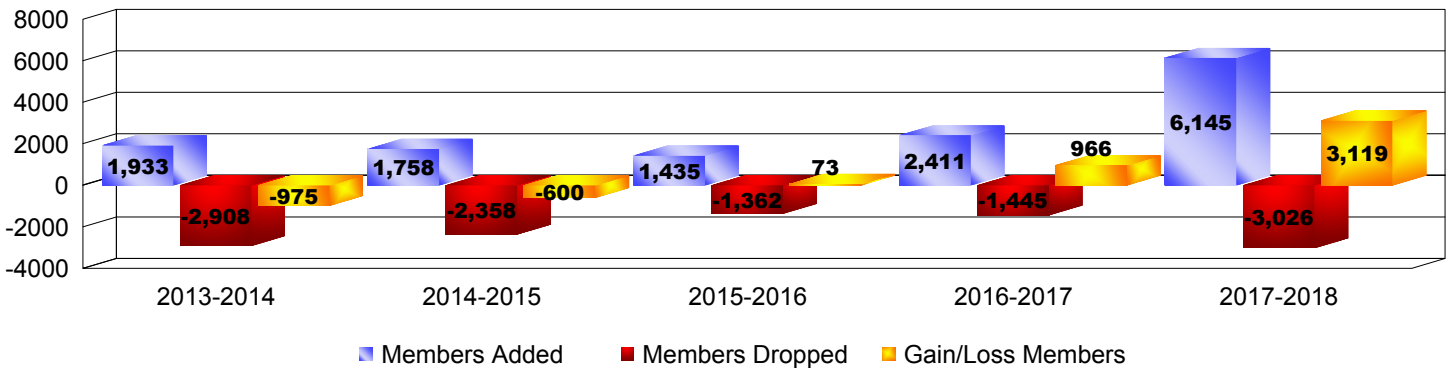

Year	New Clubs	Dropped Clubs	Gain/Loss Clubs	New Members	Charter Members	Reinstate Members	Transfer Members	Total Member Added	Total Members Dropped	Gain/Loss Members
2013-2014	9	0	9	1414	307	171	41	1933	-2908	-975
2014-2015	11	-1	10	1212	414	94	38	1758	-2358	-600
2015-2016	6	0	6	1148	162	98	27	1435	-1362	73
2016-2017	18	0	18	1763	491	118	39	2411	-1445	966
2017-2018	53	-11	42	4177	1795	112	61	6145	-3026	3119
<b>Average</b>	<b>19</b>	<b>-2</b>	<b>17</b>	<b>1943</b>	<b>634</b>	<b>119</b>	<b>41</b>	<b>2736</b>	<b>-2220</b>	<b>517</b>

**Clubs**

**Members**

**Membership Composition**

June 2018 Cumulative

**Gender Comparison**

June 2018 Cumulative